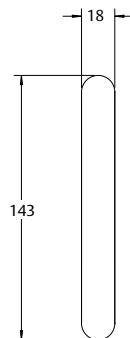

Albany Endeavour

Sliding Door Lock

INTERLOCK™
ASSA ABLOY

Interior D-Handle

Exterior Pull

Exterior Cover Plate

Note: For an Interior Pull/Exterior Pull option refer to the Aria Endeavour Sliding Door Lock

ASSA ABLOY New Zealand Ltd.
PO Box 100407, North Shore
North Shore City 0745