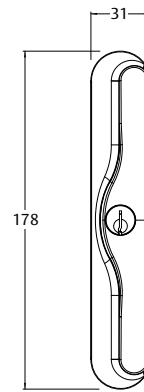

Features

- Red deadlock indicator on internal handle activates when key deadlocked (deadlocking version only)
- Opposing anti-lift beaks for added security
- Anti-slam pin protects locking beaks from accidental damage
- Retrofittable - easily replaces most sliding door locks and aesthetically matches original Albany handle
- Non-handed lock chassis with intuitive downward snib motion to unlock
- Can be keyed alike to other ASSA ABLOY CYL4™ 5-Pin locks for one key convenience
- Achieves Australian Standards AS4145:1993 (Part 2) Security Level S1 and Durability Level D3
- New Zealand made

Options

- Double cylinder deadlocking with Daylatch and deadlocking indicator
- Single cylinder locking with snib
- Trade pack range has additional locking options, in a full range of powdercoat and plated finishes

Albany Endeavour

Sliding Door Lock

INTERLOCK™
ASSA ABLOY

Interior D-Handle

Exterior Pull

Exterior Cover Plate

Note: For an Interior Pull/Exterior Pull option refer to the Aria Endeavour Sliding Door Lock

ASSA ABLOY New Zealand Ltd.
PO Box 100407, North Shore
North Shore City 0745