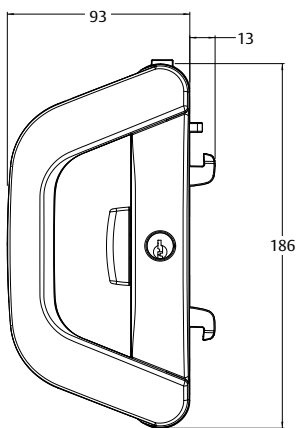

Features

- Red deadlock indicator on internal handle activates when key deadlocked (deadlocking version only)
- Opposing anti-lift beaks for added security
- Anti-slam pin protects locking beaks from accidental damage
- Retrofittable - easily replaces most sliding door locks and aesthetically matches original Albany handle
- Non-handed lock chassis with intuitive downward snib motion to unlock
- Can be keyed alike to other ASSA ABLOY CYL4™ 5-Pin locks for one key convenience
- Achieves Australian Standards AS4145:1993 (Part 2) Security Level S1 and Durability Level D3
- New Zealand made

Albany Endeavour

Sliding Door Lock

INTERLOCK™
ASSA ABLOY

Interior D-Handle

Exterior Pull

Exterior Cover Plate

Note: For an Interior Pull/Exterior Pull option refer to the Aria Endeavour Sliding Door Lock

ASSA ABLOY New Zealand Ltd.
PO Box 100407, North Shore
North Shore City 0745