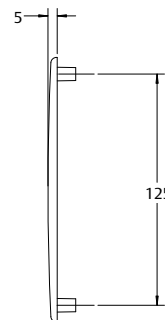

Albany Endeavour

Sliding Door Lock

INTERLOCK™
ASSA ABLOY

Interior D-Handle

Exterior Pull

Exterior Cover Plate

Note: For an Interior Pull/Exterior Pull option refer to the Aria Endeavour Sliding Door Lock

ASSA ABLOY New Zealand Ltd.
PO Box 100407, North Shore
North Shore City 0745